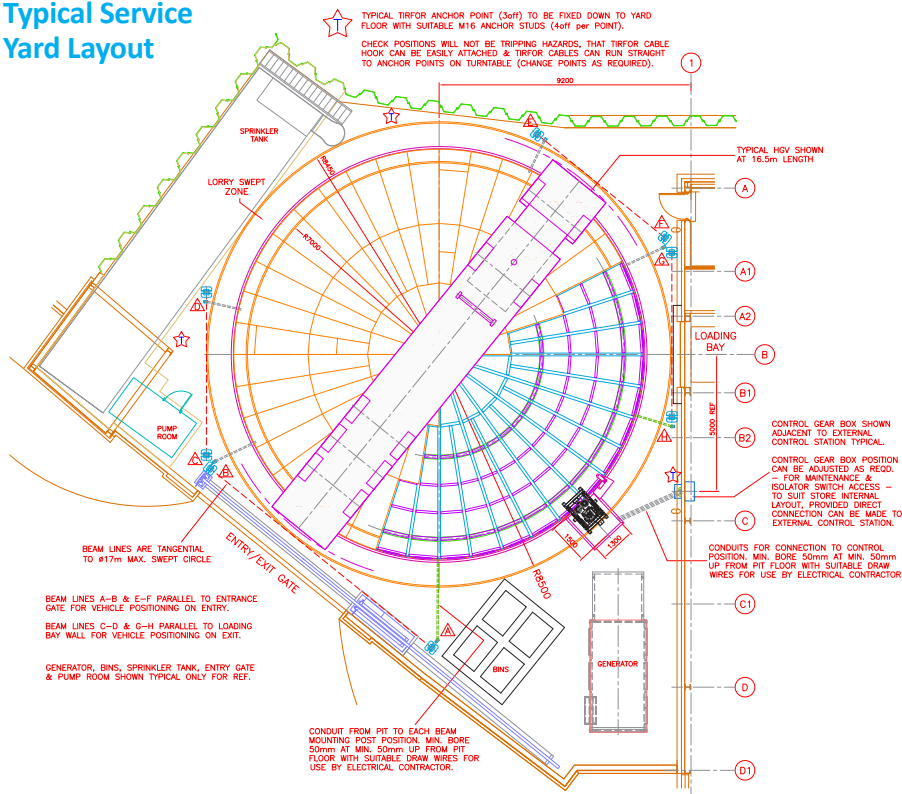

Movetech UK engineers work closely with architects, surveyors and project engineers to develop the best solution for each unique site.

Visit our dedicated Truck Turntables website:  
[www.truckturntables.co.uk](http://www.truckturntables.co.uk)

Where a very low-profile pit is required, the turntable can be floated on a film of air using Movetech UK's Hovair air bearing technology. This system may be preferred where the turntable is to be installed in a suspended slab.

## Typical Service Yard Layout