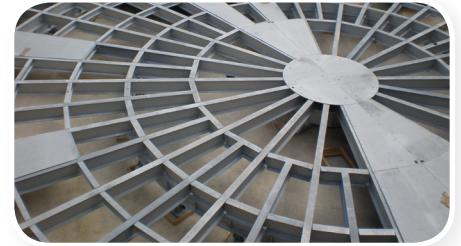

Vehicle Turntables

Movetech UK work with standard and bespoke designs to provide turntables to rotate any vehicle, from the smallest of cars in an underground car park, HGVs in a city centre retail delivery area, and even military aircraft and vehicles for research and test facilities.

Where a very low-profile pit is required, the turntable can be floated on a film of air using Movetech UK's Hovair air bearing technology. This system may be preferred where the turntable is to be installed in a suspended slab.

Typical Service Yard Layout

Movetech UK's vehicle turntables are available with the following options:

- Internal or external use
- Weather, corrosion and environmental protection
- Integration into a ground slab or suspended slab
- Electric, pneumatic or hydraulic drives
- Position control
- Fixed or variable speed, soft start and/or stop
- Remote control
- Security features
- Safety features
- Low profile requirements

Our dedicated team of engineers and trained technicians will offer advice and assistance to any query we believe falls within our expertise, always with a mind to ensuring the goals of quality, safety and value are delivered.